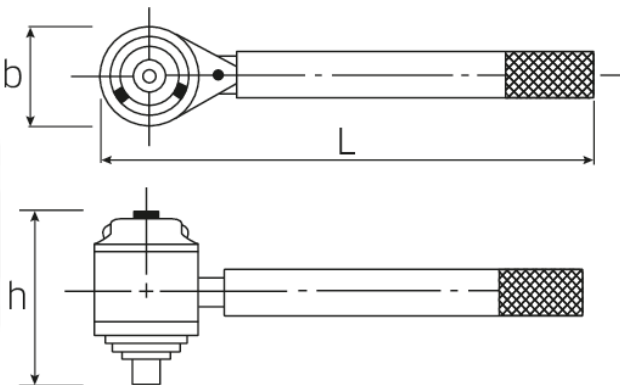

MULTIPOWER

MP300-800

Art.No. **53030800**
GTIN **4018754186785**
Model **MP300 - 800 MULTIPOWER**
KRAFTVERVIELFAELTIGER

Label. Torque multiplier MULTIPOWER 800N-m Inside square 1/2" Outer-4kant 3/4"

- Features.**
- with overload protection and planetary gears
 - in carrying box
 - with one spare sun wheel (overload cut-out)
 - **deviation of indication $\pm 5\%$**

Technical Drawing.

Technical Attributes.

Outside square (inch)	3/4 "
Width mm (b)	66 mm
torque transmission	1 : 3,5
gearbox transmission ratio	4 : 1
Weight with box	5838 g
Size	800
Height mm (h)	85 mm
Female square drive [inches]	1/2 "
Length mm (L)	215 mm
max. output force E1	800 N·m
max. output force E2	590 ft·lb
max. input force E1	229 N·m
max. input force E2	169 ft·lb

Logistics data.

Length (IFS)	323
Width (IFS)	297
Height (IFS)	160
Length (packed, mm)	323
Width (packed, mm)	297
Height (packed, mm)	160
Volume (packed, mm)	15.34896 dm ³
Code	53030800
Weight (gross, kg)	6,025
Weight PAP (kg)	0,402
Weight PVC (kg)	0,000
GTIN	4018754186785
Country of origin	GERMANY
Region of origin	Nordrhein-Westfalen
WEEE/Electrical Act	nicht ear-pflichtig
Customs tariff no.	84834090
Numbers of content units per order units	1
Weight	2000 g