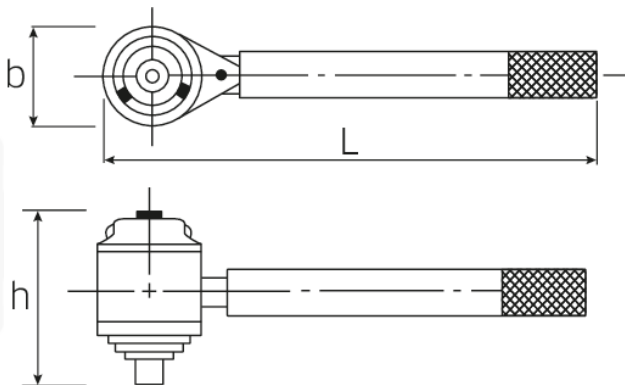

MULTIPOWER

MP300-1350

Art.No. **53031350**
GTIN **4018754186792**
Model **MP300 - 1350 MULTIPOWER**
KRAFTVERVIELFAELTIGER

Label. Torque multiplier MULTIPOWER 1350N·m Inside square 3/4" Outer-4kant 3/4"

- Features.**
- with overload protection and planetary gears
 - in carrying box
 - with one spare sun wheel (overload cut-out)
 - **deviation of indication $\pm 5\%$**

Technical Drawing.

Technical Attributes.

Outside square (inch)	3/4 "
Width mm (b)	90 mm
torque transmission	1 : 3,6
gearbox transmission ratio	4 : 1
Weight with box	7500 g
Size	1350
Height mm (h)	106 mm
Female square drive [inches]	3/4 "
Length mm (L)	265 mm
max. output force E1	1350 N·m
max. output force E2	996 ft·lb
max. input force E1	375 N·m
max. input force E2	277 ft·lb

Logistics data.

Length (IFS)	325
Width (IFS)	295
Height (IFS)	157
Length (packed, mm)	325
Width (packed, mm)	295
Height (packed, mm)	157
Volume (packed, mm)	15.052375 dm ³
Code	53031350
Weight (gross, kg)	7,500
Weight PAP (kg)	0,398
Weight PVC (kg)	0,000
GTIN	4018754186792
Country of origin	GERMANY
Region of origin	Nordrhein-Westfalen
WEEE/Electrical Act	nicht ear-pflichtig
Customs tariff no.	84834090
Numbers of content units per order units	1
Weight	3400 g