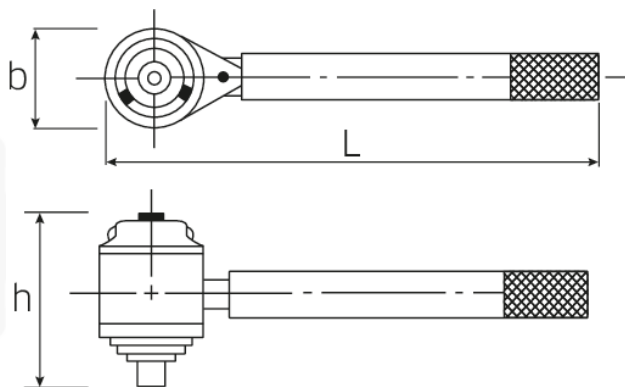

MULTIPOWER

MP300-2000

Art.No. **53032000**
GTIN **4018754186808**
Model **MP300 - 2000 MULTIPOWER**
KRAFTVERVIELFAELTIGER

Label. Torque multiplier MULTIPOWER 2000N·m Inside square 1/2" Outer-4kant 1"

- Features.**
- with overload protection and planetary gears
 - in carrying box
 - with one spare sun wheel (overload cut-out)
 - **deviation of indication $\pm 5\%$**

Technical Drawing.

Technical Attributes.

Outside square (inch)	1 "
Width mm (b)	95 mm
torque transmission	1 : 12,5
gearbox transmission ratio	16 : 1
Weight with box	11000 g
Size	2000 *)
Height mm (h)	161 mm
Female square drive [inches]	1/2 "
Length mm (L)	330 mm
max. output force E1	2000 N·m
max. output force E2	1475 ft·lb
max. input force E1	160 N·m
max. input force E2	118 ft·lb

Logistics data.

Length (IFS)	325
Width (IFS)	295
Height (IFS)	155
Length (packed, mm)	350
Width (packed, mm)	300
Height (packed, mm)	200
Volume (packed, mm)	21 dm ³
Code	53032000
Weight (gross, kg)	11,000
Weight PAP (kg)	0,402
Weight PVC (kg)	0,000
GTIN	4018754186808
Country of origin	GERMANY
Region of origin	Nordrhein-Westfalen
WEEE/Electrical Act	nicht ear-pflichtig
Customs tariff no.	84834090
Numbers of content units per order units	1
Weight	7000 g