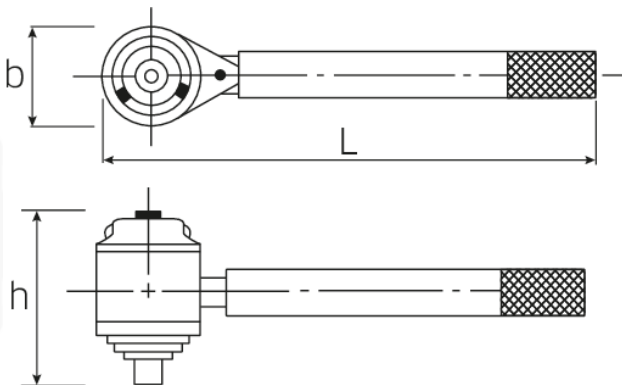

MULTIPOWER

MP300-3000

Art.No. **53033000**
GTIN **4018754186815**
Model **MP300 - 3000 MULTIPOWER**
KRAFTVERVIELFAELTIGER

Label. Torque multiplier MULTIPOWER 3000N·m Inside square 3/4" Outer-4kant 1"

- Features.**
- with overload protection and planetary gears
 - in carrying box
 - with one spare sun wheel (overload cut-out)
 - **deviation of indication $\pm 5\%$**

Technical Drawing.

Technical Attributes.

| | |
|------------------------------|------------|
| Outside square (inch) | 1 " |
| Width mm (b) | 95 mm |
| torque transmission | 1 : 12,5 |
| gearbox transmission ratio | 16 : 1 |
| Weight with box | 10805 g |
| Size | 3000 *) |
| Height mm (h) | 161 mm |
| Female square drive [inches] | 3/4 " |
| Length mm (L) | 330 mm |
| max. output force E1 | 3000 N·m |
| max. output force E2 | 2212 ft·lb |
| max. input force E1 | 240 N·m |
| max. input force E2 | 177 ft·lb |

Logistics data.

| | |
|--|-------------------------|
| Length (IFS) | 325 |
| Width (IFS) | 295 |
| Height (IFS) | 156 |
| Length (packed, mm) | 325 |
| Width (packed, mm) | 296 |
| Height (packed, mm) | 156 |
| Volume (packed, mm) | 15.0072 dm ³ |
| Code | 53033000 |
| Weight (gross, kg) | 10,805 |
| Weight PAP (kg) | 0,402 |
| Weight PVC (kg) | 0,000 |
| GTIN | 4018754186815 |
| Country of origin | GERMANY |
| Region of origin | Nordrhein-Westfalen |
| WEEE/Electrical Act | nicht ear-pflichtig |
| Customs tariff no. | 84834090 |
| Numbers of content units per order units | 1 |
| Weight | 7000 g |