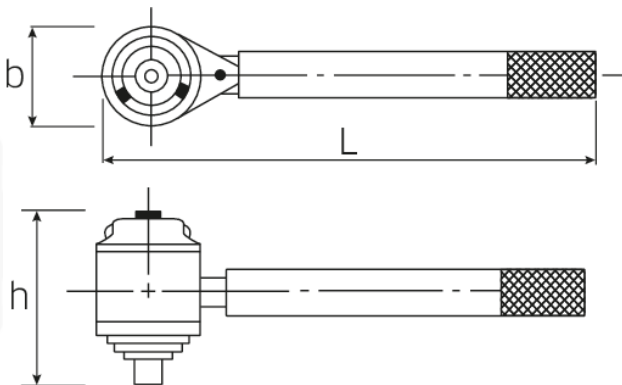

Technical Drawing.